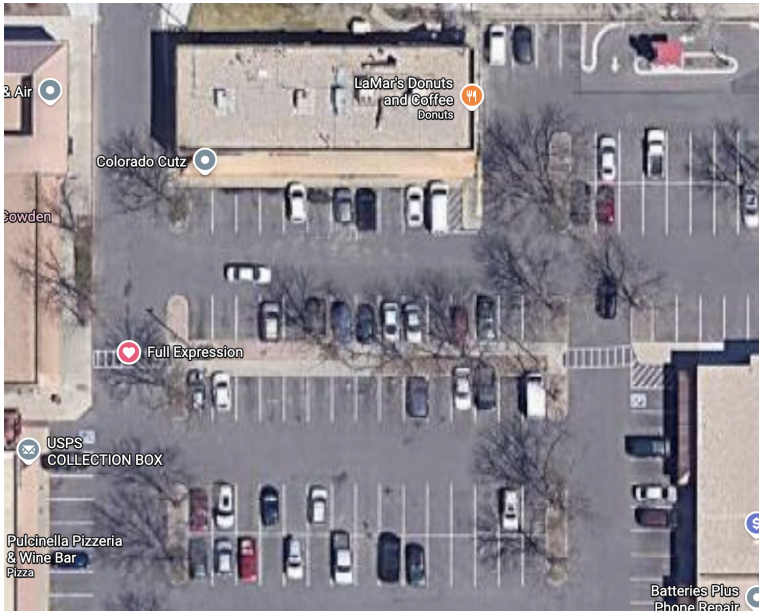

Full Expression! is located at 1125 W Drake Rd, Unit B4, Fort Collins, CO.

We do not require masks in our space. If you prefer to mask, you are permitted to do so and we offer complementary masks for all visitors.

Parking

We offer ample free parking in the lot outside of the Full Expression! Studio. ADA spaces are not available directly outside of the studio.

Studio Details

We have one entrance to the studio.

The front door does not have a push to open door and will need to be pulled to open. The door is 35 Inches wide.